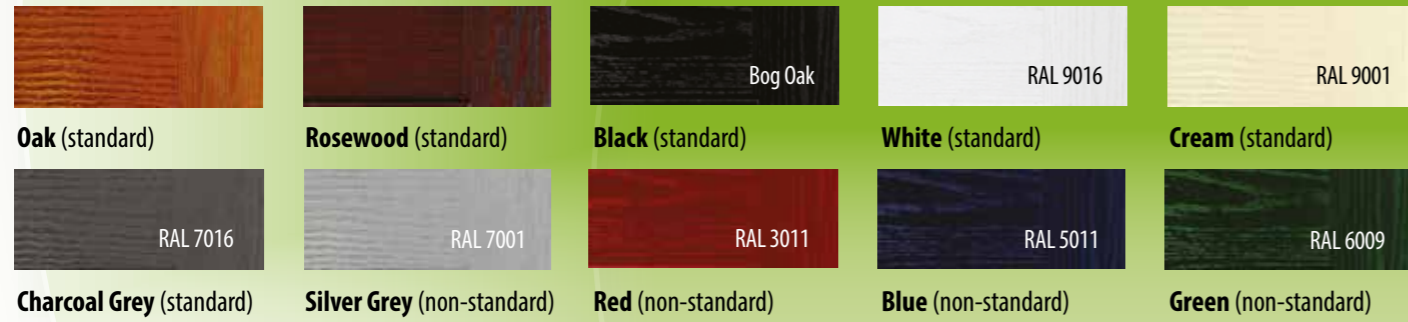

COLOUR OPTIONS

Standard - 2 weeks | Non-standard - 3 weeks | Special spray - 4 weeks