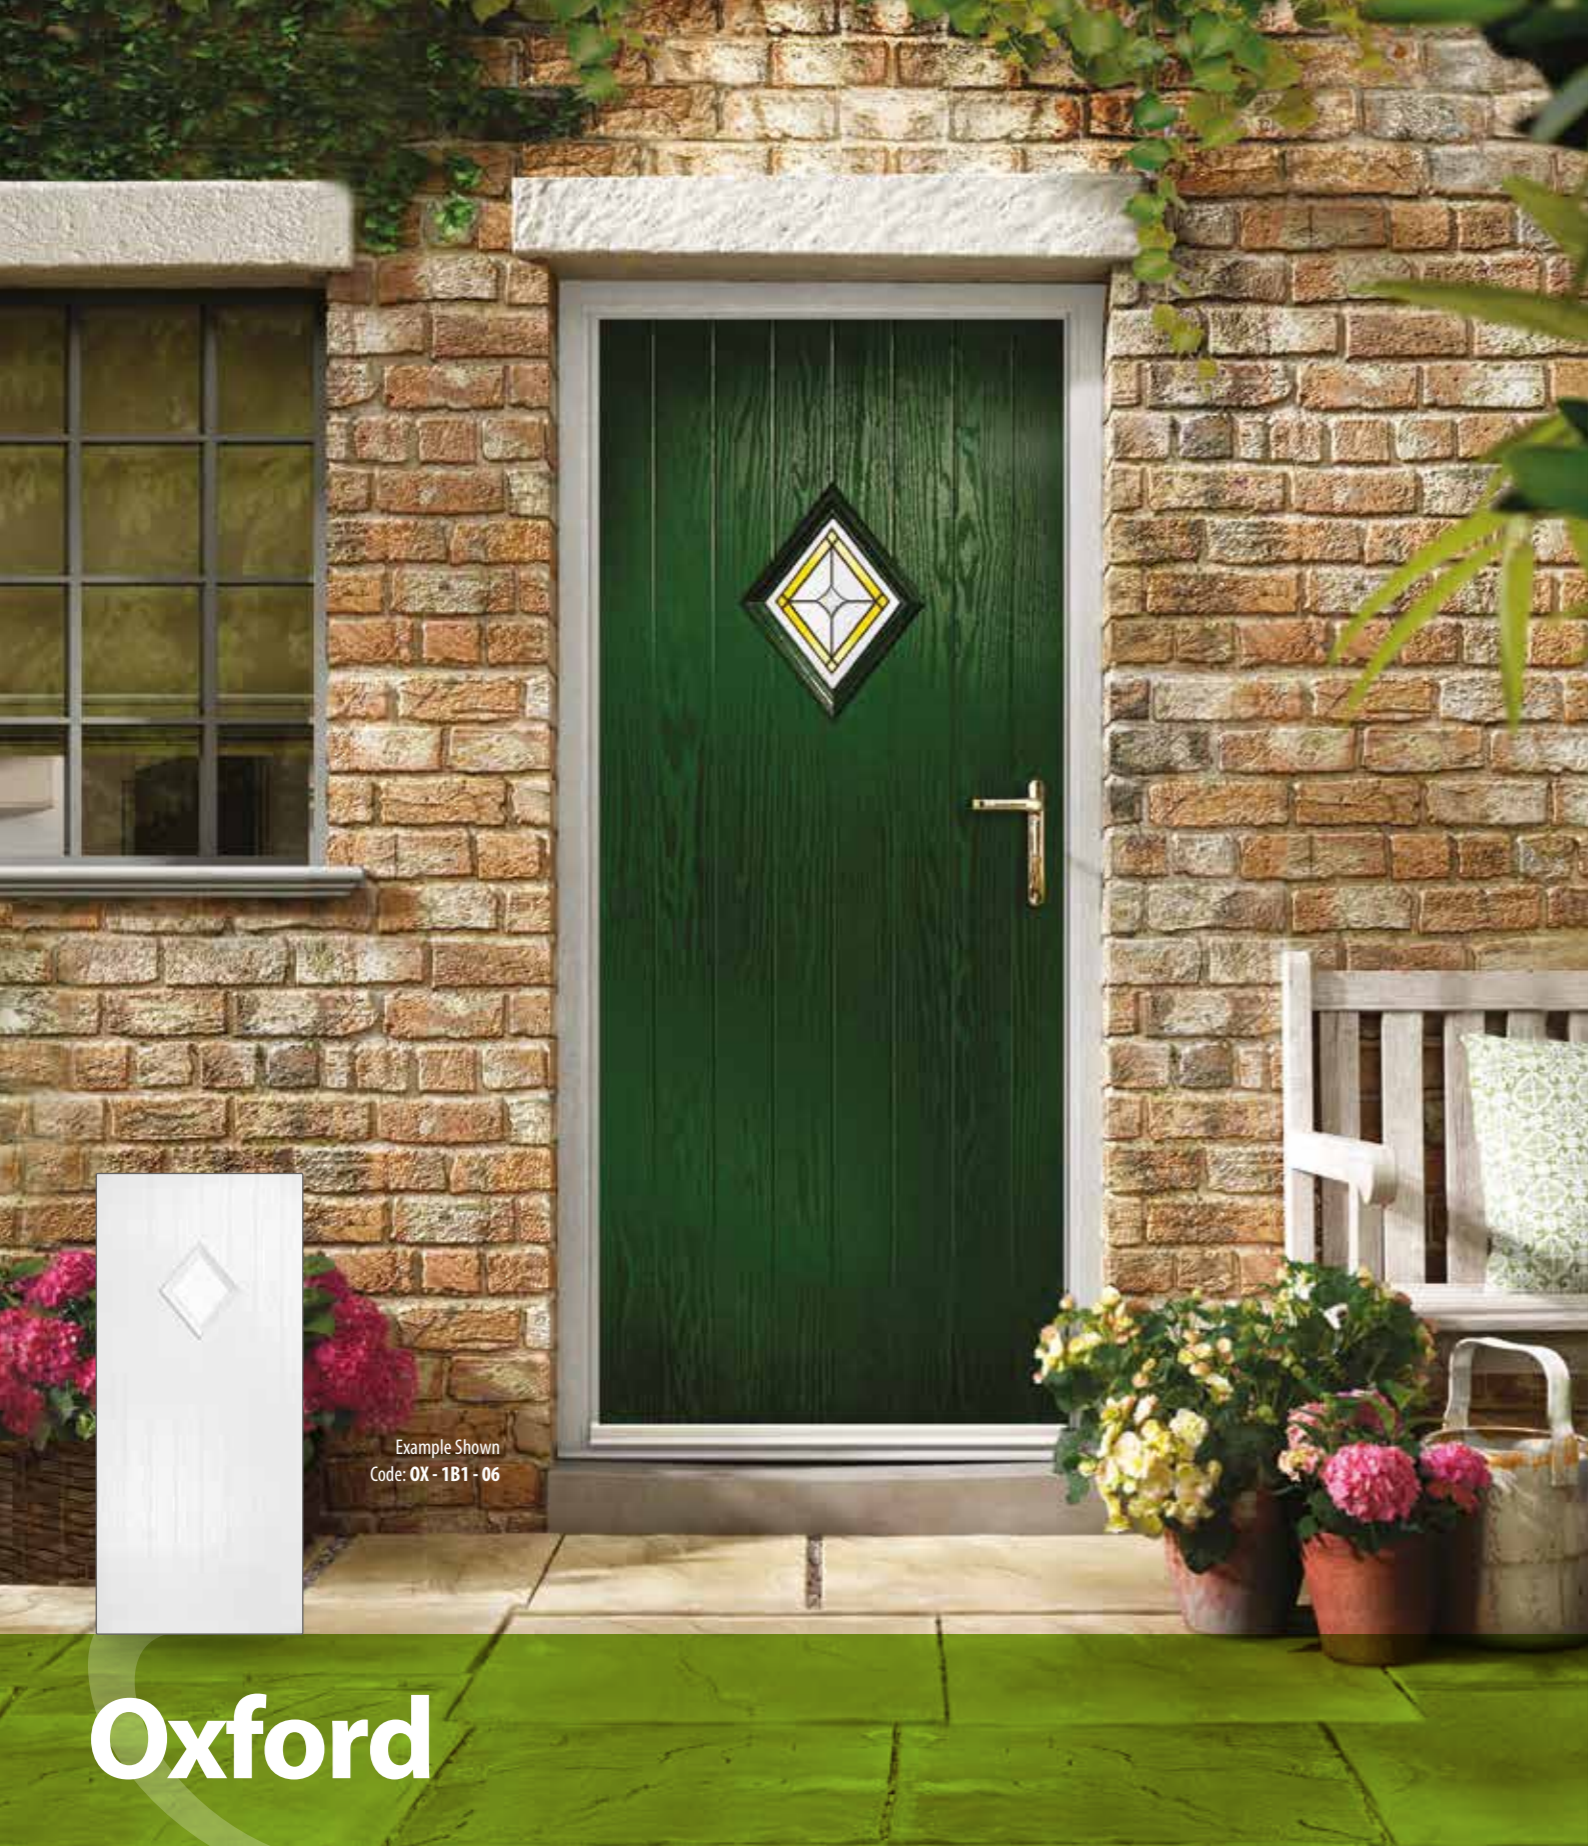

Example Shown
Code: OX-1B1-06

Oxford

The Oxford is a popular cottage-style door design with a diamond shaped glazing panel positioned in the centre of the door. The Oxford is ideal for both traditional and modern houses.

1. **OPTIONS**
   44mm Single Rebate
   70mm Double Rebate
2. **GLAZING***
   24mm Double Glazed
   50mm Triple Glazed